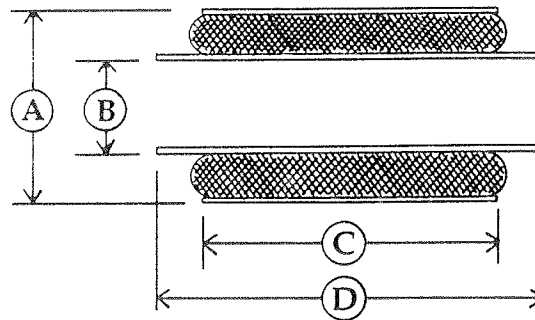

3.20.NL791-1

SUSPENSION BUSHINGS

• EARLY EUROPEAN TYPE •

DIMENSIONS IN MILLIMETERS

PART #	(A)	(B)	(C)	(D)	DESCRIPTION	COST
SB 101	32.0	14.0	25.0	28.0	SWAY LINK	\$25.16
SB 102	30.0	14.0	50.0	54.0	R. SPRING	\$38.24
SB 103	28.0	12.0	30.0	34.0	HOUDALLE SHOCK ARM	\$38.44
SB 104	27.0	14.0	50.0	54.0	FT. SHACKLE	\$38.74
SB 105	27.0	14.0	45.0	50.0	R. SHACKLE	\$38.74
SB 106	26.0	12.0	50.0	54.0	R. SPRING	\$38.24
SB 107	26.0	10.0	20.0	24.0	SWAY LINK	\$26.73
SB 108	25.0	12.0	40.0	44.0	R. SHOCK LINK	\$38.14
SB 109	25.0	12.0	20.0	24.0	SWAY LINK	\$26.85
SB 110	24.0	12.0	42.0	48.0	FT. SPRING	\$37.84
SB 111	24.0	12.0	40.0	44.0	FT. SHACKLE	\$38.14